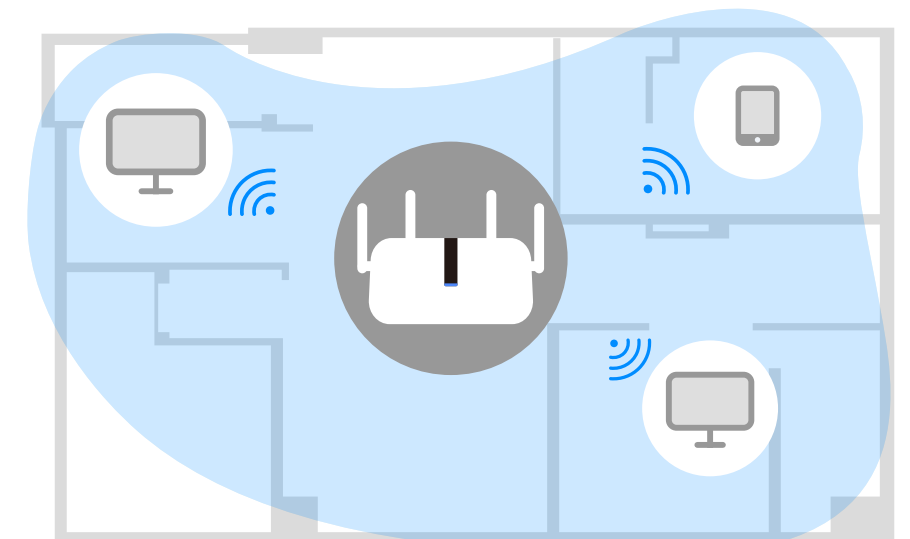

Extensive Coverage

Beamforming, and four antennas combine to deliver focused reception to devices far away.