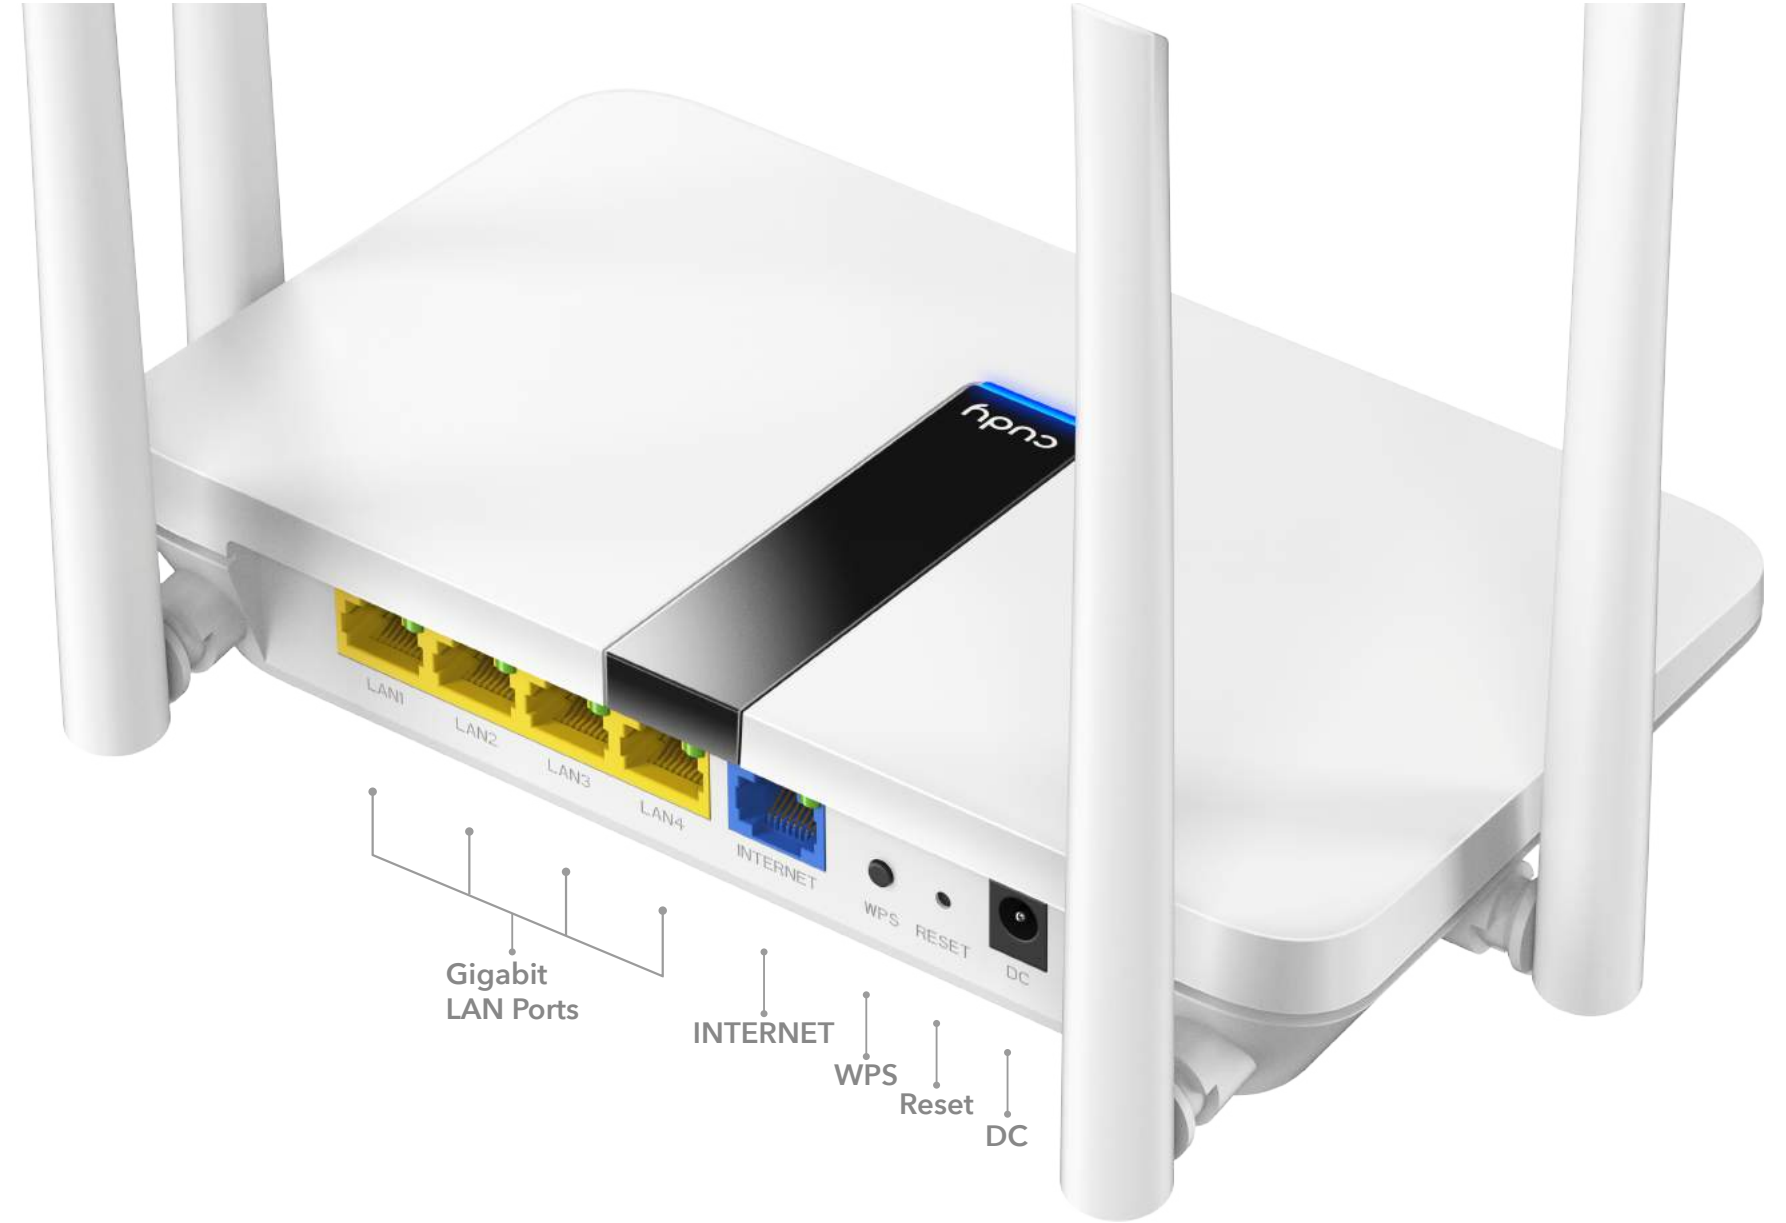

cudy

Model: WR2100

AC2100

Dual Band Wi-Fi Router

-  Up to 2.1Gbps Wi-Fi Speed
-  Powerful Dual-Core Processor
-  VPN Server and VPN Client Support
-  Enhanced Whole Home Coverage

[Datasheet](#)

1733 Mbps (5 GHz)

300 Mbps (2.4 GHz)

Up to 2.1Gbps Wi-Fi Speed:
Enjoy smooth streaming,
downloading, and gaming
with extremely fast Wi-Fi-
Speed.

Extensive Coverage

Beamforming, and four antennas combine to deliver focused reception to devices far away.

Hardware

16MB Flash + 128MB DDR

Powerful Dual-Core Processor

Powerful Dual-Core CPU ensures smooth 4K UHD streaming to Smart TVs, mobile devices and gaming consoles without buffering.

16MB Flash + 128MB DDR

5 x Gigabit Ports

Featured with 5 10/100/1000Mbps ports, greatly expands your network capacity, enabling instant large files transferring.

Software

VPN

With built-in VPN, this router can easily establish a connection to VPN Server to transport all your online data and traffic, securing it with its encryption at the same time.