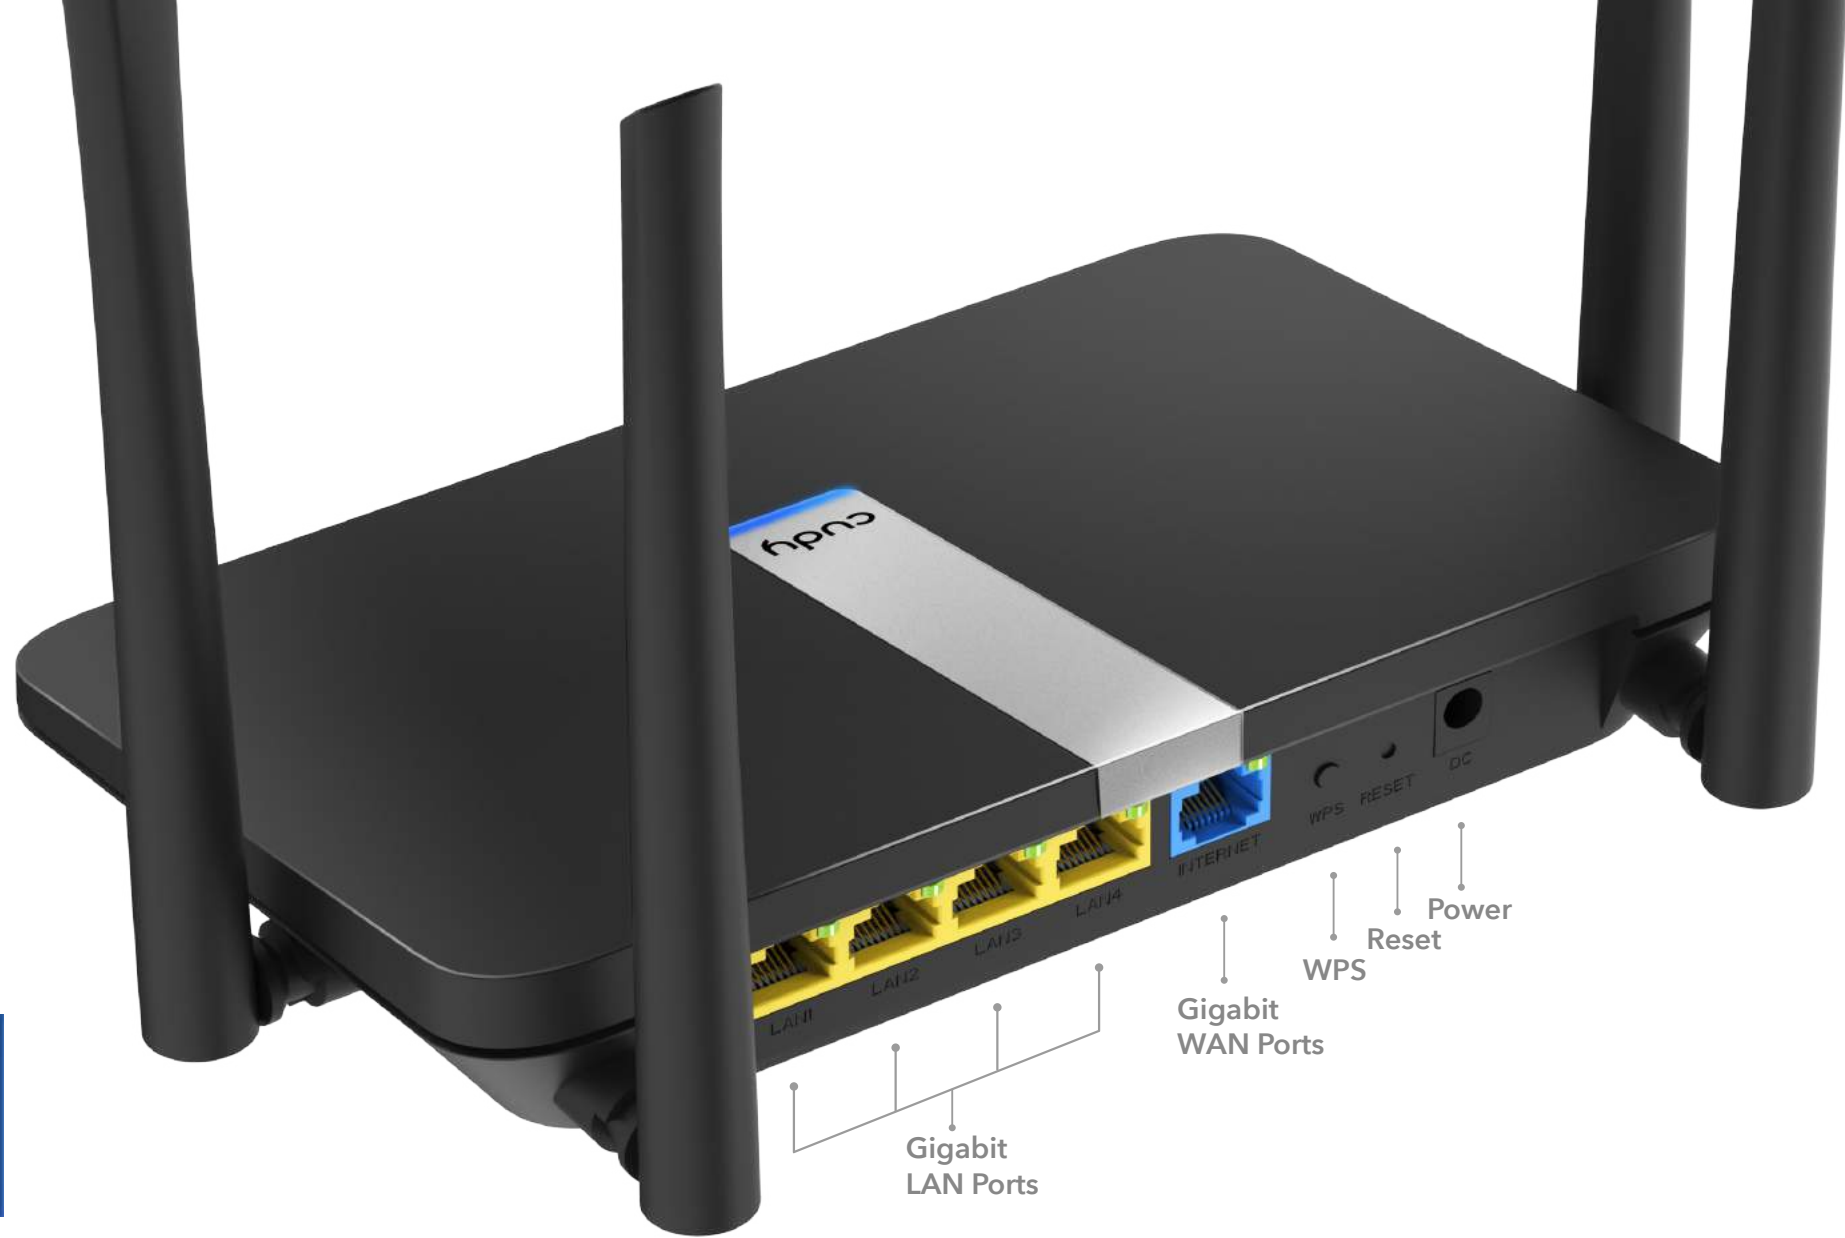

cudy

Model: X6

AX1800

4-Stream Dual Band Wi-Fi 6 Router

-  Up to 1.8Gbps Wi-Fi 6 Speed
-  Powerful Quad-Core Processor
-  VPN Server and VPN Client Support
-  Latest and cutting-edge WPA3 Security

[Datasheet](#)

Features

Extensive Coverage: Beamforming, independent FEM, and four antennas combine to deliver focused reception to devices far away.

Hardware

16MB + 128MB Flash + 512MB DDR

Powerful Quad-Core Processor

Powerful Quad-Core CPU ensures smooth 4K UHD streaming to Smart TVs, mobile devices and gaming consoles without buffering.

16MB + 128MB Flash 512MB DDR

Dual flash design makes the router stable and reliable, ensuring the continuous operation of the system, and provides more space for the file system.

Built-in 512MB DDR makes the product run faster and provides more possibilities for function expansion.

4 x 5dBi High Gain Antennas

High gain antennas boost sensitivity of the router, create connections over greater distances, providing powerful penetration through walls.

5 x Gigabit Ports

Featured with 5 10/100/1000Mbps ports, greatly expands your network capacity, enabling instant large files transferring.