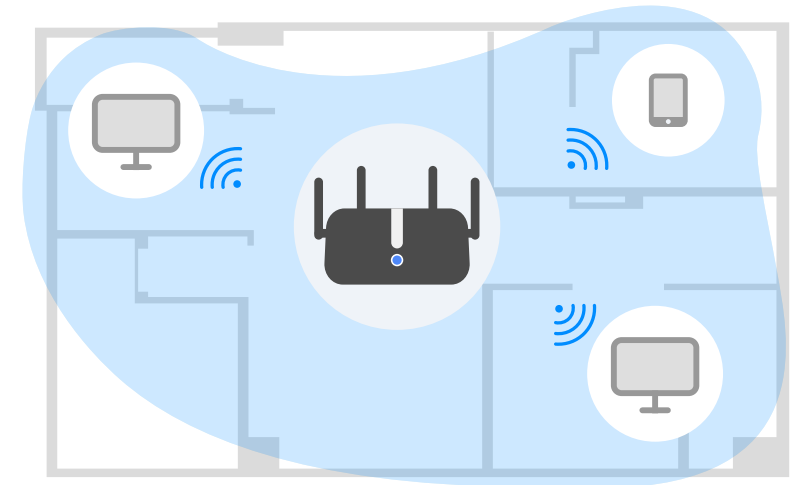

Features

Extensive Coverage: Beamforming, independent FEM, and four antennas combine to deliver focused reception to devices far away.