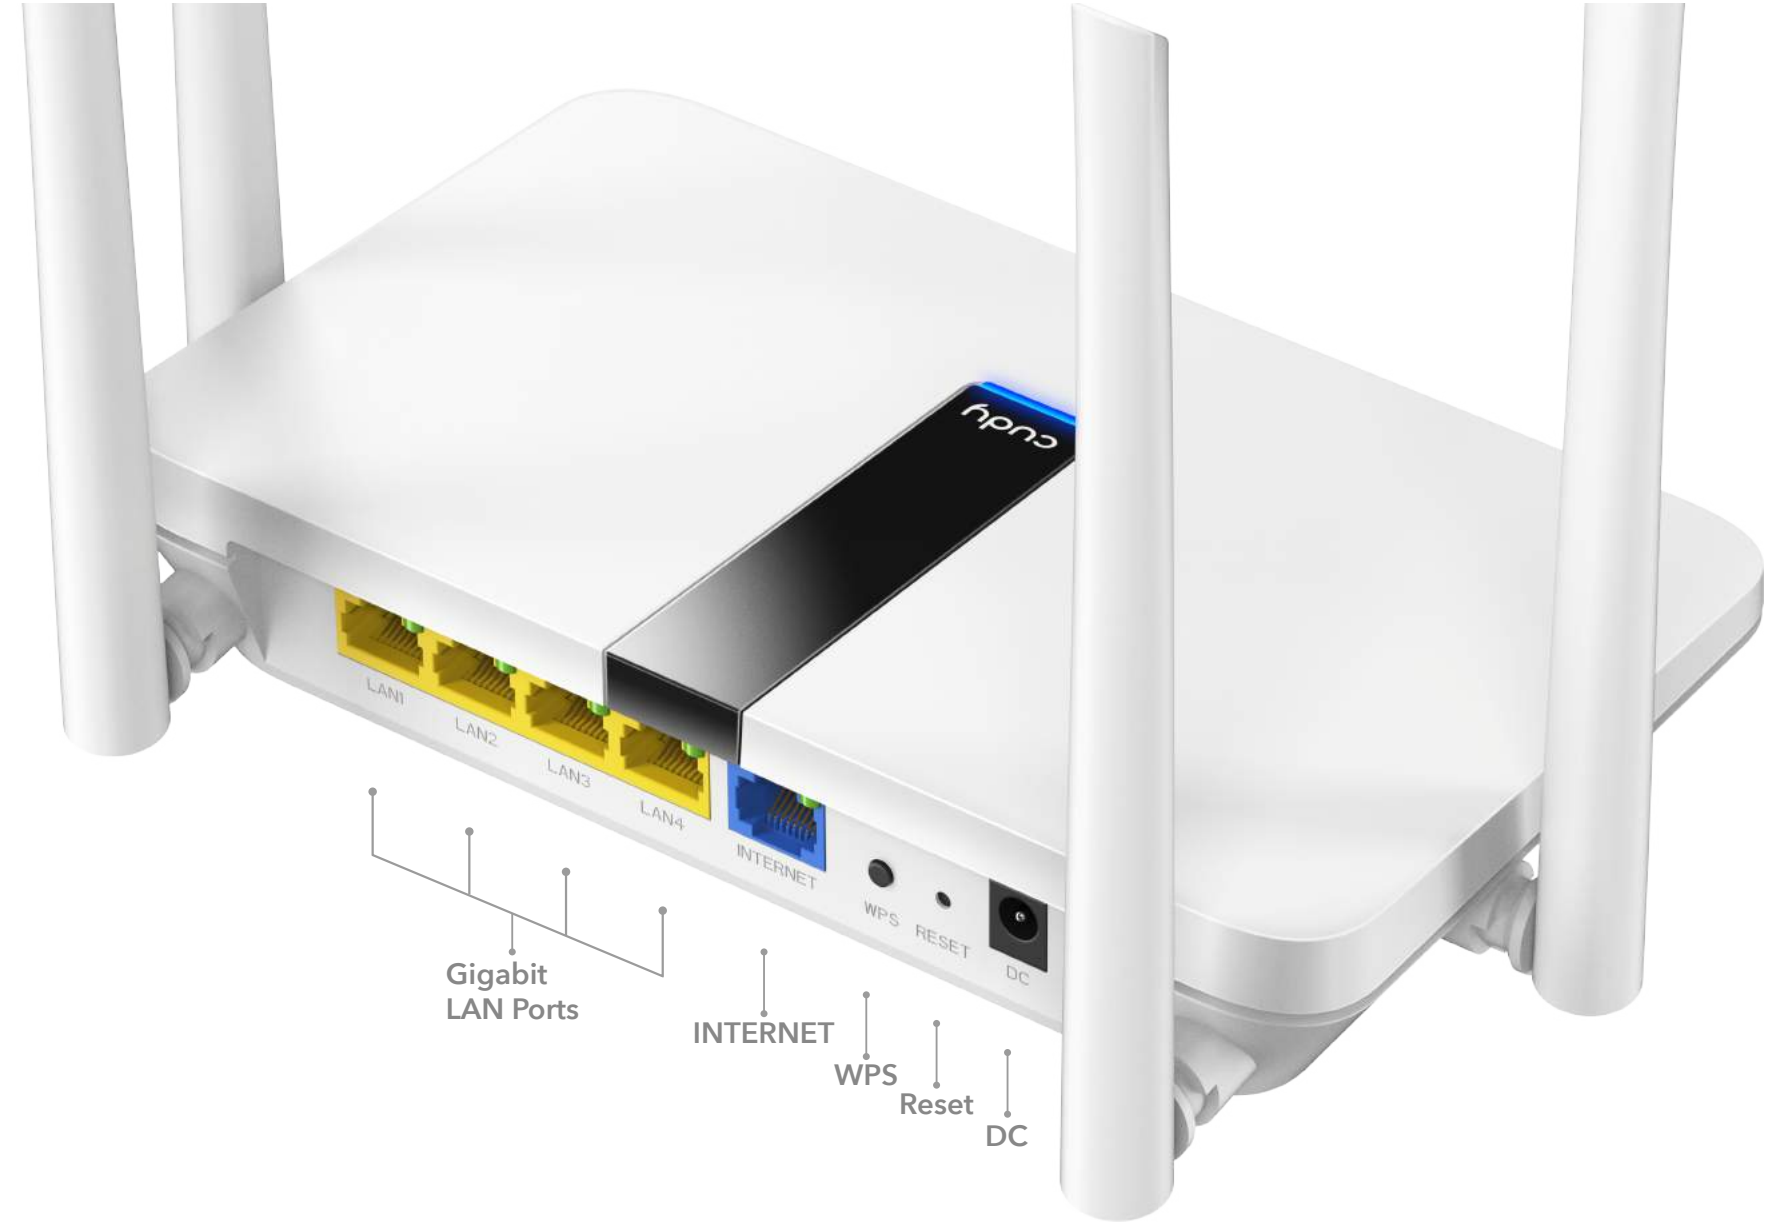

cudy

Model: WR1900

# AC1900

Dual Band Wi-Fi Router

-  Up to 1.9Gbps Wi-Fi Speed
-  Powerful Dual-Core Processor
-  VPN Server and VPN Client Support
-  Enhanced Whole Home Coverage

[Datasheet](#)

Up to 1.9Gbps Wi-Fi Speed:  
Enjoy smooth streaming,  
downloading, and gaming  
with extremely fast Wi-Fi-  
Speed.

## Extensive Coverage

Beamforming, and four antennas combine to deliver focused reception to devices far away.

## Powerful Dual-Core Processor

Powerful Dual-Core CPU ensures smooth 4K UHD streaming to Smart TVs, mobile devices and gaming consoles without buffering.