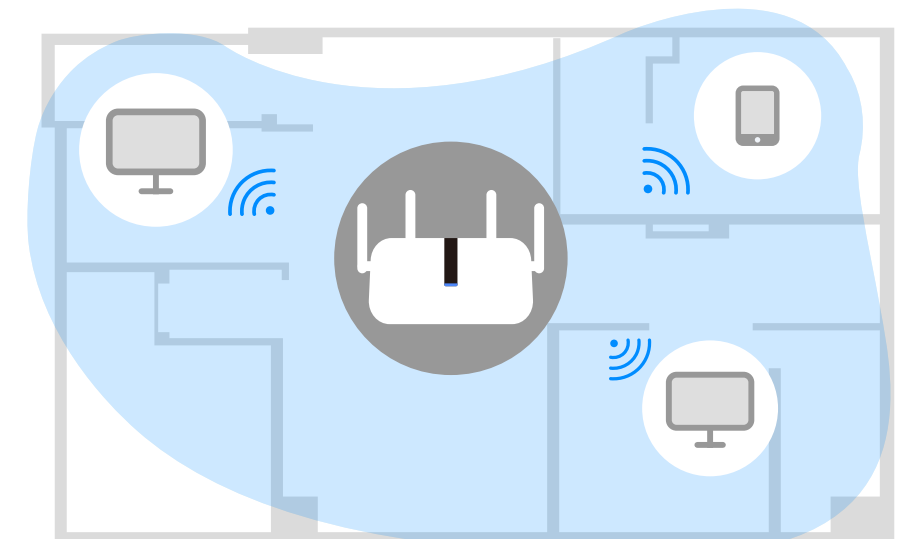

# AC1900

Dual Band Wi-Fi Router

-  Up to 1.9Gbps Wi-Fi Speed
-  Powerful Dual-Core Processor
-  VPN Server and VPN Client Support
-  Enhanced Whole Home Coverage

[Datasheet](#)

Up to 1.9Gbps Wi-Fi Speed:  
Enjoy smooth streaming,  
downloading, and gaming  
with extremely fast Wi-Fi-  
Speed.

## Extensive Coverage

Beamforming, and four antennas combine to deliver focused reception to devices far away.