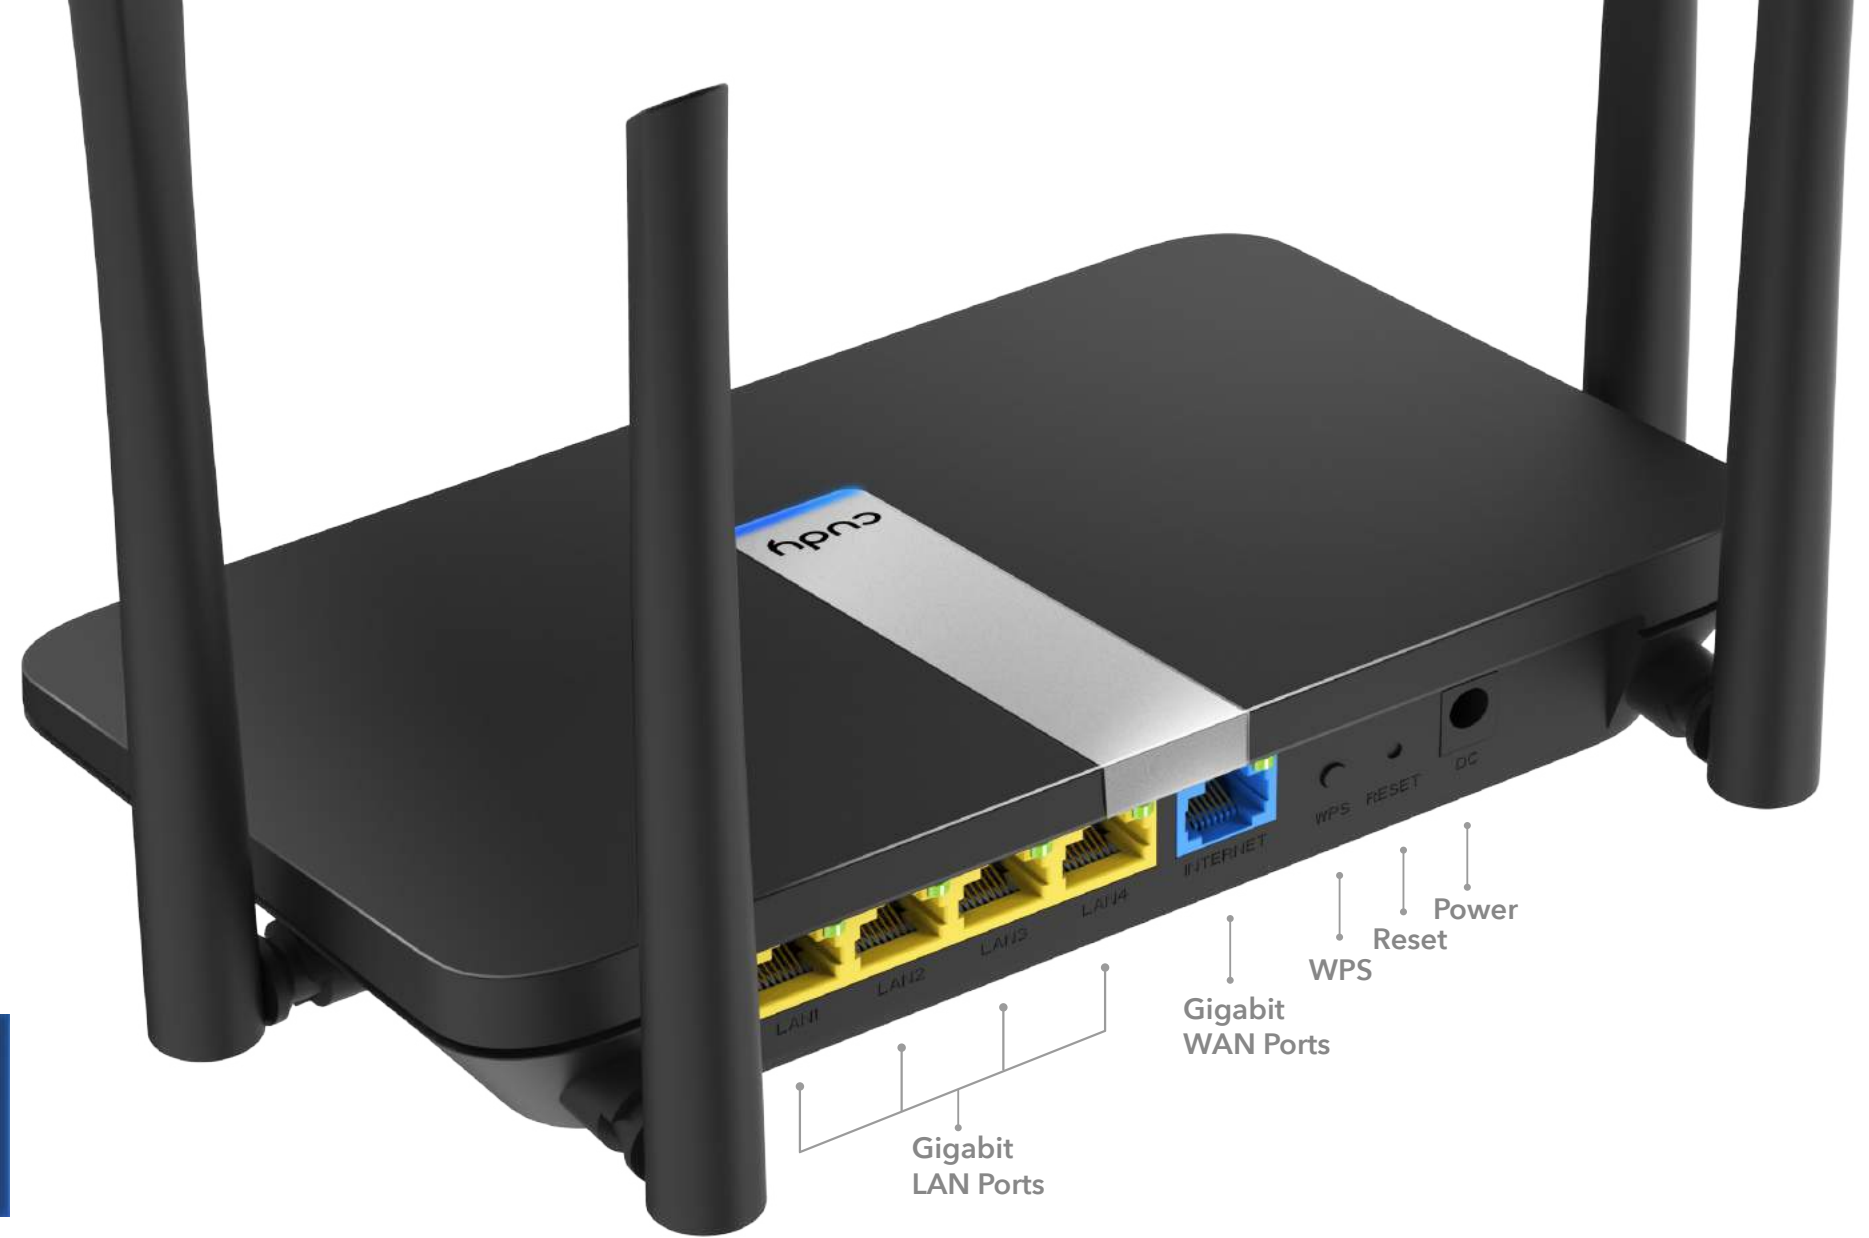

### Powerful Dual-Core Processor

Powerful Dual-Core CPU ensures smooth 4K UHD streaming to Smart TVs, mobile devices and gaming consoles without buffering.

16MB Flash + 128MB DDR

### 16MB Flash + 128MB DDR

16MB flash design makes the router stable and reliable, ensuring the continuous operation of the system, and provides more space for the file system.

Built-in 128MB DDR makes the product run faster and provides more possibilities for function expansion.

### 5 x Gigabit Ports

Featured with 5 10/100/1000Mbps ports, greatly expands your network capacity, enabling instant large files transferring.