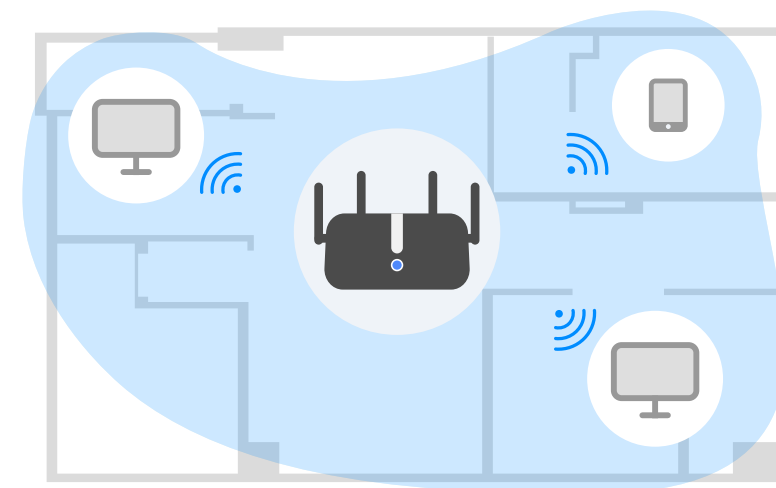

Features

Extensive Coverage: Beamforming, independent FEM, and four antennas combine to deliver focused reception to devices far away.